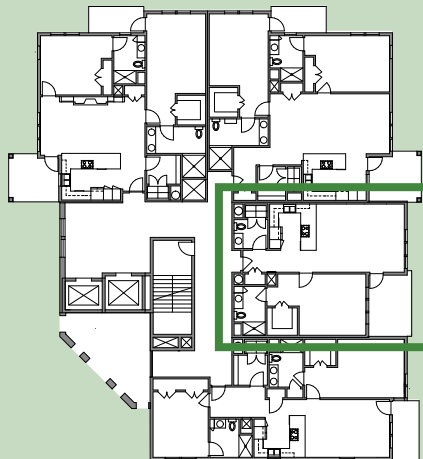

GATEWAY PROMISE
 VILLA BUILDING B/C
THE BADIN

985 SQ FT
 1 BEDROOM
 1.5 BATHROOM

Aldersgate

THOUGHTFULLY GROWING. NATURALLY INVITING.

For more information call (704) 532-7265 or visit aldersgateccrc.com.

GATEWAY PROMISE
VILLA BUILDING B/C
THE BADIN

985 SQ FT
1 BEDROOM
1.5 BATHROOM

Aldersgate

THOUGHTFULLY GROWING. NATURALLY INVITING.

For more information call (704) 532-7265 or visit aldersgateccrc.com.