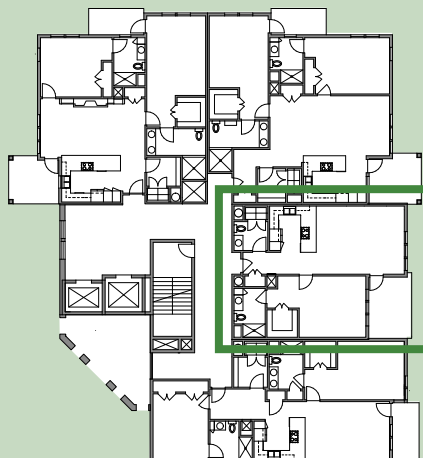

GATEWAY PROMISE
 VILLA BUILDING B/C
THE BADIN

985 SQ FT
 1 BEDROOM
 1.5 BATHROOM

Aldersgate

THOUGHTFULLY GROWING. NATURALLY INVITING.

For more information call (704) 532-7265 or visit aldersgateccrc.com.

GATEWAY PROMISE
VILLA BUILDING B/C
THE BADIN

985 SQ FT
1 BEDROOM
1.5 BATHROOM

Aldersgate

THOUGHTFULLY GROWING. NATURALLY INVITING.

For more information call (704) 532-7265 or visit aldersgateccrc.com.