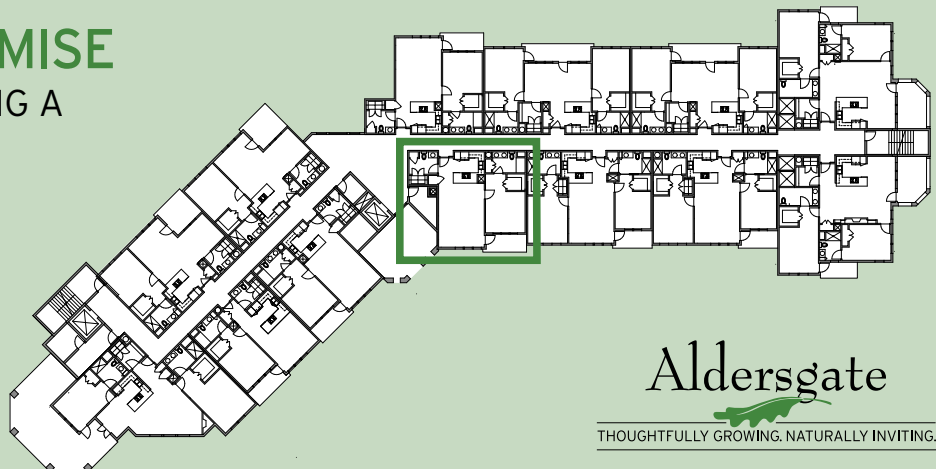

GATEWAY PROMISE

APARTMENT BUILDING A

THE ELK

950 SQ FT
1 BEDROOM
1.5 BATHROOM

Aldersgate

THOUGHTFULLY GROWING. NATURALLY INVITING.

For more information call (704) 532-7265 or visit aldersgateccrc.com.

GATEWAY PROMISE
APARTMENT BUILDING A
THE ELK

950 SQ FT
1 BEDROOM
1.5 BATHROOM

Aldersgate

THOUGHTFULLY GROWING. NATURALLY INVITING.

For more information call (704) 532-7265 or visit aldersgateccrc.com.