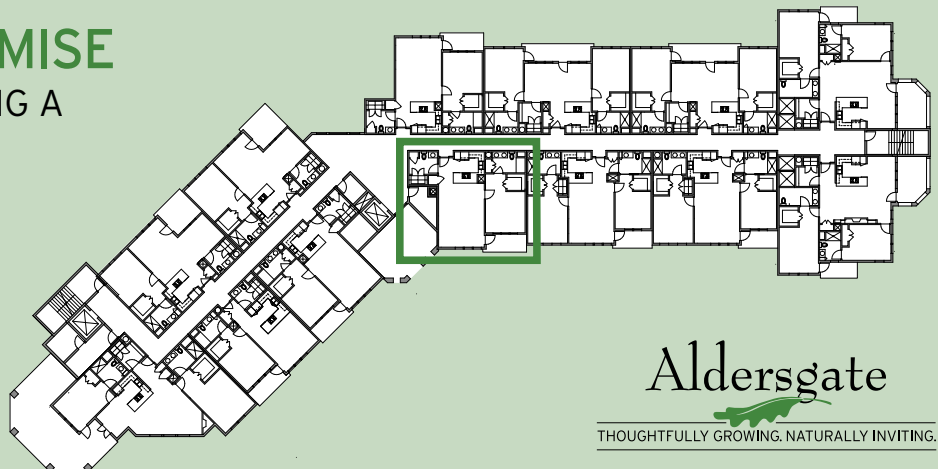

GATEWAY PROMISE

APARTMENT BUILDING A

THE ELK

950 SQ FT
1 BEDROOM
1.5 BATHROOM

Aldersgate

THOUGHTFULLY GROWING. NATURALLY INVITING.

For more information call (704) 532-7265 or visit aldersgateccrc.com.

GATEWAY PROMISE
APARTMENT BUILDING A
THE ELK

950 SQ FT
1 BEDROOM
1.5 BATHROOM

Aldersgate

THOUGHTFULLY GROWING. NATURALLY INVITING.

For more information call (704) 532-7265 or visit aldersgateccrc.com.