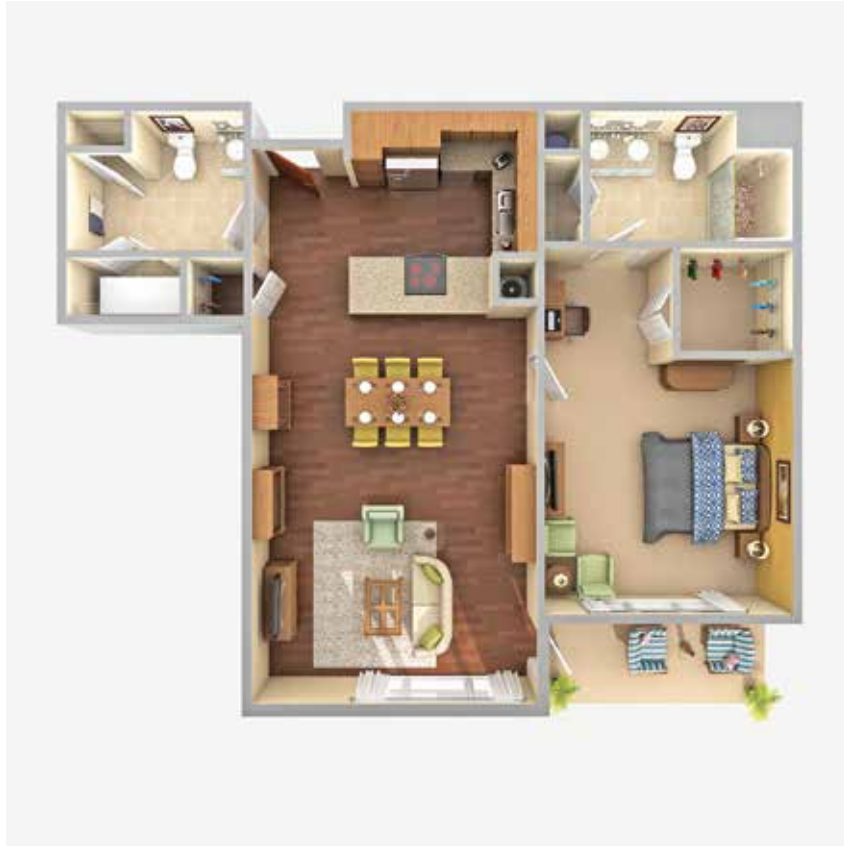

GATEWAY PROMISE

APARTMENT BUILDING A

THE ELK

950 SQ FT
1 BEDROOM
1.5 BATHROOM

Aldersgate

THOUGHTFULLY GROWING. NATURALLY INVITING.

For more information call (704) 532-7265 or visit aldersgateccrc.com.

GATEWAY PROMISE
APARTMENT BUILDING A
THE ELK

950 SQ FT
1 BEDROOM
1.5 BATHROOM

Aldersgate

THOUGHTFULLY GROWING. NATURALLY INVITING.

For more information call (704) 532-7265 or visit aldersgateccrc.com.