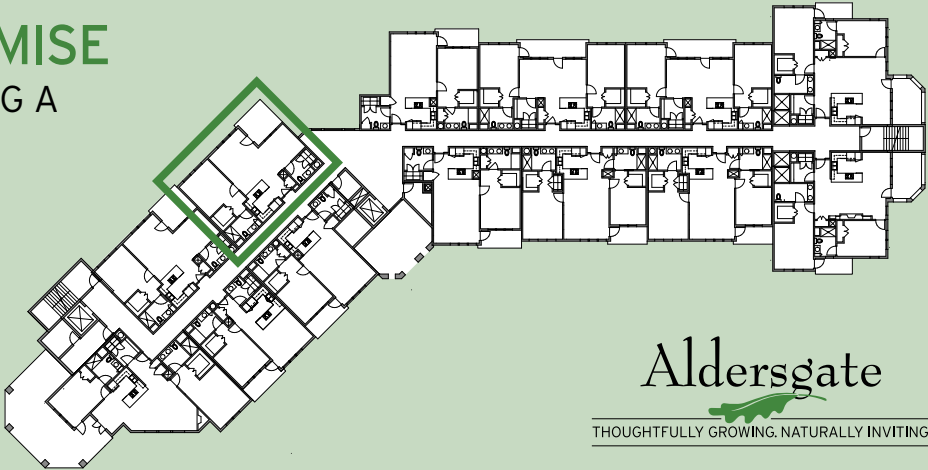

GATEWAY PROMISE
 APARTMENT BUILDING A
THE LINVILLE

1002 SQ FT
 1 BEDROOM
 1.5 BATHROOM

Aldersgate

THOUGHTFULLY GROWING. NATURALLY INVITING.

For more information call (704) 532-7265 or visit aldersgateccrc.com.