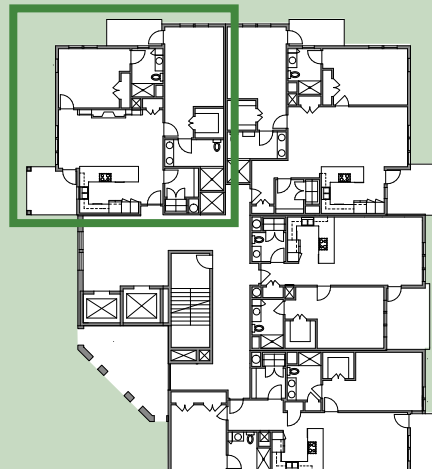

**GATEWAY PROMISE**  
 VILLA BUILDING B  
**THE NORMAN**

1352 SQ FT  
 2 BEDROOM  
 2 BATHROOM

**Aldersgate**

THOUGHTFULLY GROWING. NATURALLY INVITING.

For more information call (704) 532-7265 or visit [aldersgateccrc.com](http://aldersgateccrc.com).