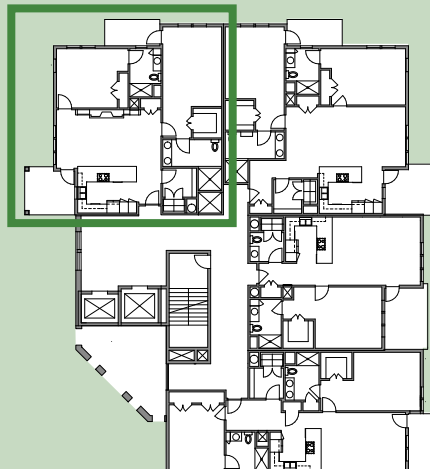

**GATEWAY PROMISE**  
 VILLA BUILDING B  
**THE NORMAN**

1352 SQ FT  
 2 BEDROOM  
 2 BATHROOM

**Aldersgate**

THOUGHTFULLY GROWING. NATURALLY INVITING.

For more information call (704) 532-7265 or visit [aldersgateccrc.com](http://aldersgateccrc.com).