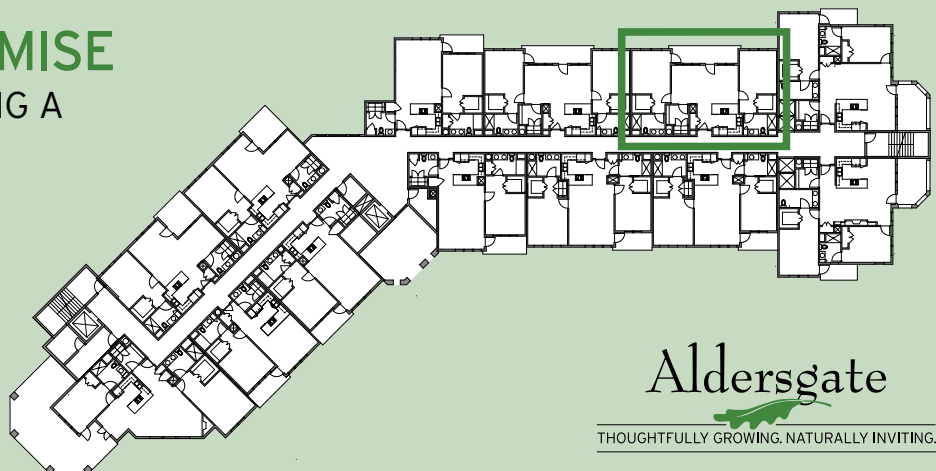

GATEWAY PROMISE
 APARTMENT BUILDING A
THE PAMLICO

1280 SQ FT
 2 BEDROOM
 2 BATHROOM

Aldersgate

THOUGHTFULLY GROWING. NATURALLY INVITING.

For more information call (704) 532-7265 or visit aldersgateccrc.com.