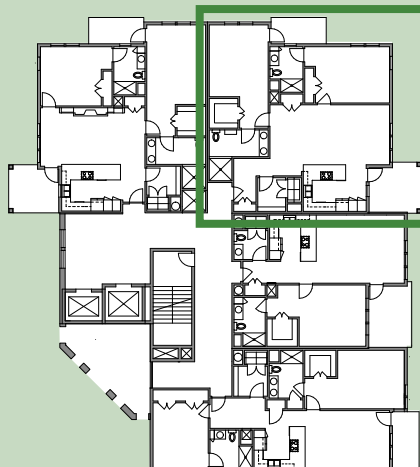

GATEWAY PROMISE
 VILLA BUILDING B
THE TILLERY

1475 SQ FT
 2 BEDROOM
 2 BATHROOM

Aldersgate

THOUGHTFULLY GROWING. NATURALLY INVITING.

For more information call (704) 532-7265 or visit aldersgateccrc.com.

GATEWAY PROMISE
VILLA BUILDING B
THE TILLERY

1475 SQ FT
2 BEDROOM
2 BATHROOM

Aldersgate

THOUGHTFULLY GROWING. NATURALLY INVITING.

For more information call (704) 532-7265 or visit aldersgateccrc.com.