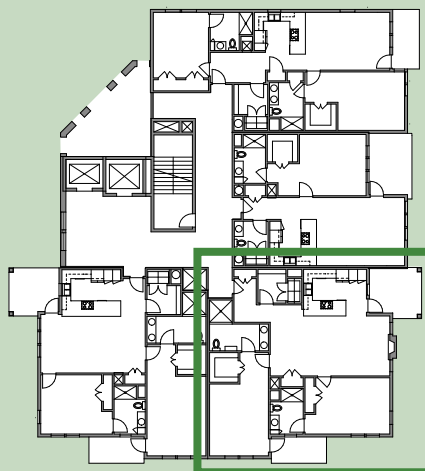

GATEWAY PROMISE
 VILLA BUILDING C
THE WYLIE

1475 SQ FT
 2 BEDROOM
 2 BATHROOM

Aldersgate

THOUGHTFULLY GROWING. NATURALLY INVITING.

For more information call (704) 532-7265 or visit aldersgateccrc.com.

GATEWAY PROMISE
VILLA BUILDING C
THE WYLIE

1475 SQ FT
2 BEDROOM
2 BATHROOM

Aldersgate

THOUGHTFULLY GROWING. NATURALLY INVITING.

For more information call (704) 532-7265 or visit aldersgateccrc.com.