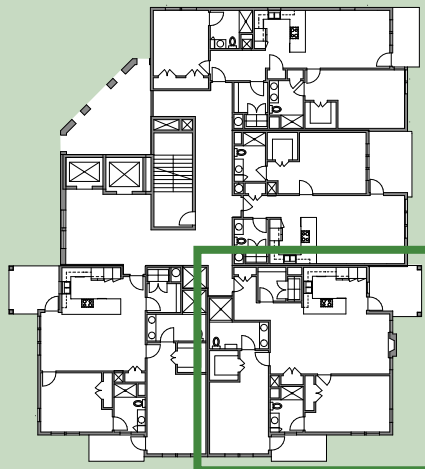

GATEWAY PROMISE
 VILLA BUILDING C
THE WYLIE

1475 SQ FT
 2 BEDROOM
 2 BATHROOM

Aldersgate

THOUGHTFULLY GROWING. NATURALLY INVITING.

For more information call (704) 532-7265 or visit aldersgateccrc.com.

GATEWAY PROMISE
VILLA BUILDING C
THE WYLIE

1475 SQ FT
2 BEDROOM
2 BATHROOM

Aldersgate

THOUGHTFULLY GROWING. NATURALLY INVITING.

For more information call (704) 532-7265 or visit aldersgateccrc.com.